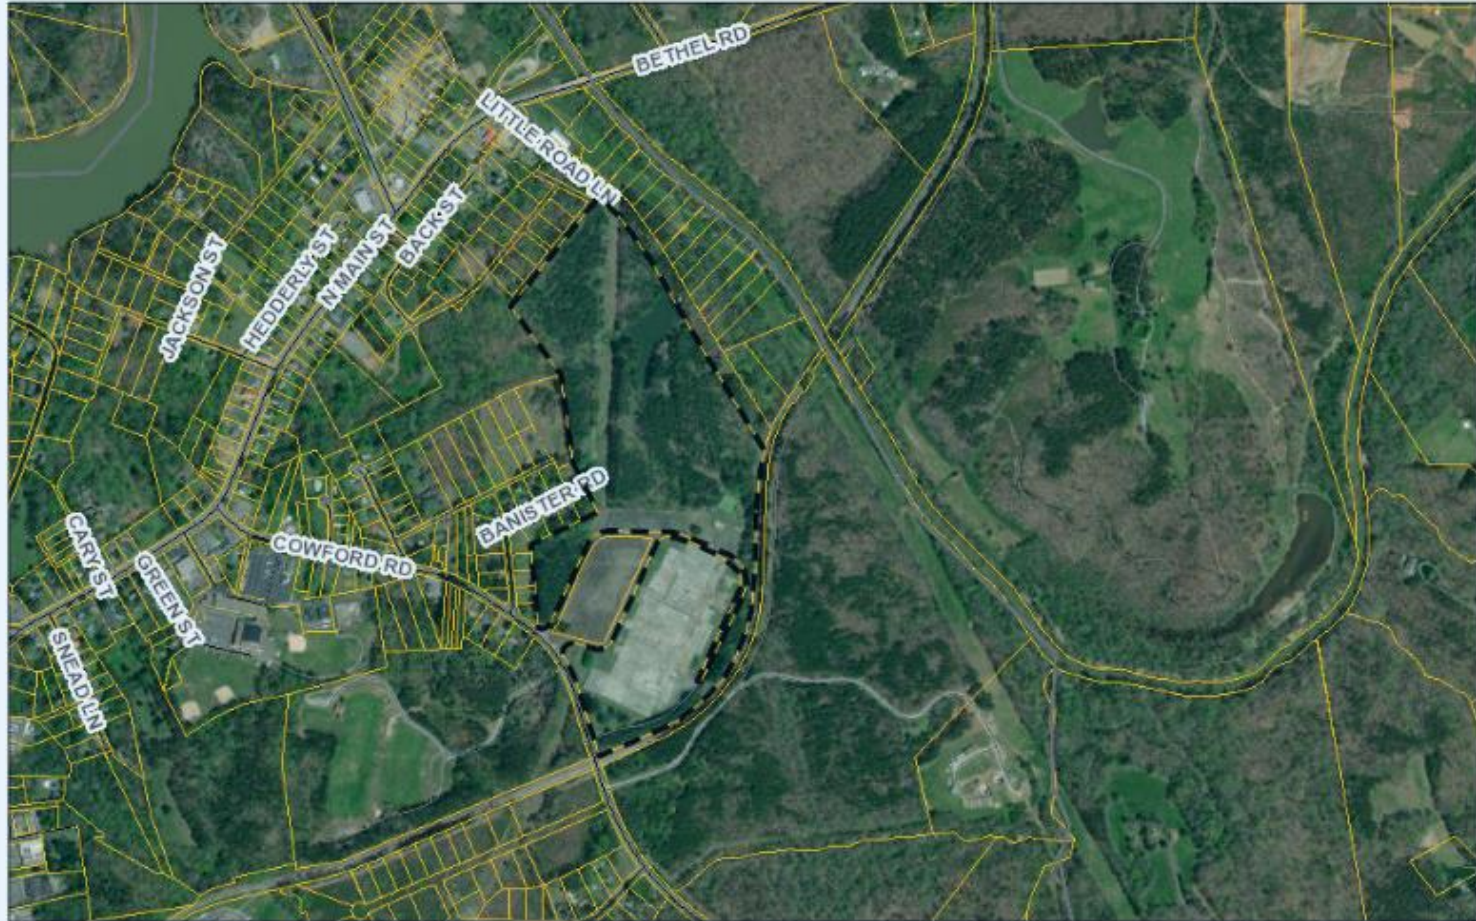

August 9, 2022

Roads_labels		Parcels	County Boundaries_Labels		Halifax Co., VA
Roads		Driveway	County Boundaries		Adjacent Counties_Labels
			Regional counties		

Source: Esri, HERE, DeLorme, Mapbox, Swire, IGN, Intermap, Incorp., GEBCO, USGS, FAO, NPS, NRCAN, Geobase, IGN, Swire, NL, Ordnance Survey, Esri