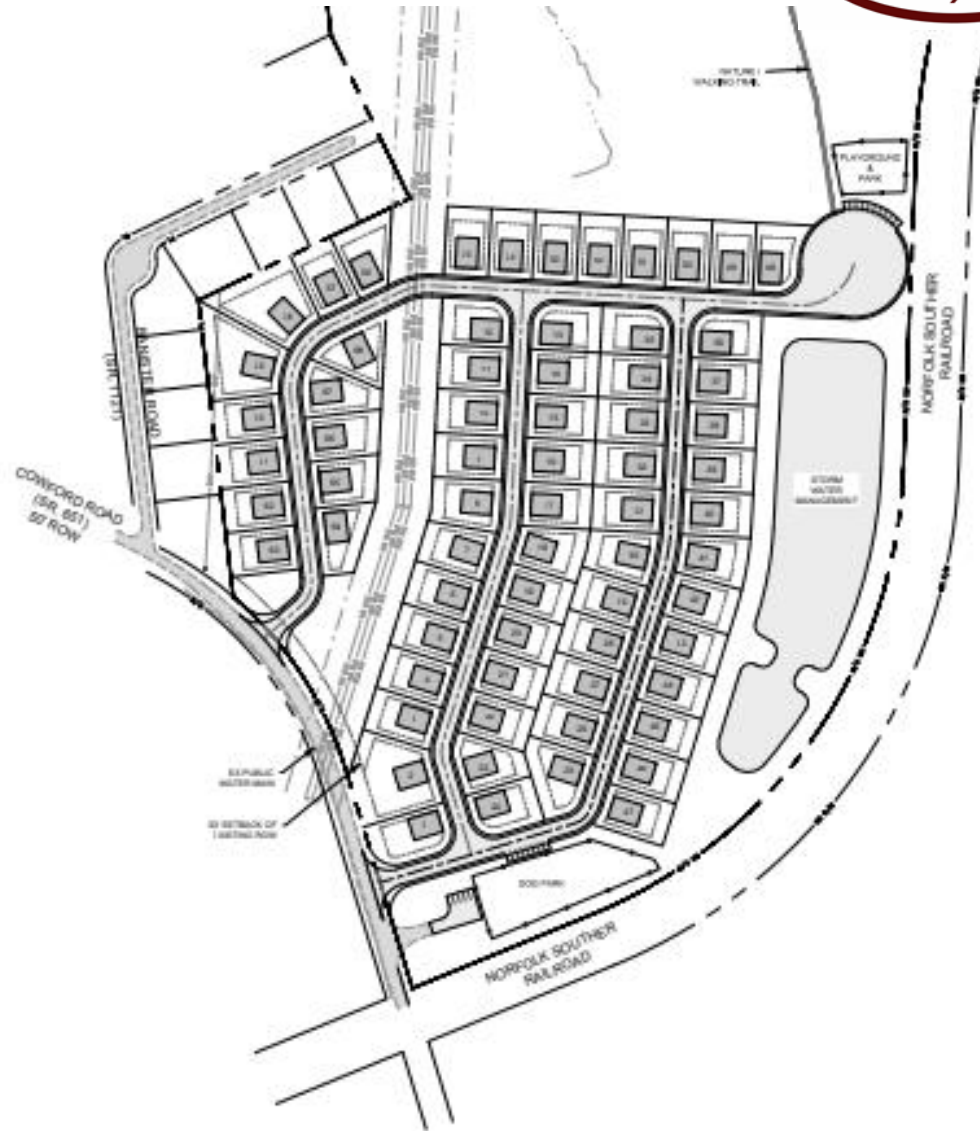

Source: Esri, HERE, DeLorme, Mapbox, Swire, IGN, Intermap, Incorp., GEBCO, USGS, FAO, NPS, NRCAN, Geobase, IGN, Swire, NL, Ordnance Survey, Esri

Banister Flats

89 Acres
River Front
Privately Owned

Conceptual Design

68 total lots
Average lot size
10,985SF
Two story houses
2,475SF
Dog Park
Playground
Walking Trails

Banister Flats 2

Halifax County, VA WebGIS Parcels - PRN: 31875

55 Acres
Privately Owned

Halifax County, VA WebGIS Parcels - PRN: 28182

Rock Branch

61.5 Acres

Privately Owned

Conceptual Design

48 total lots

Average lot size

54,250 SF

Two story houses