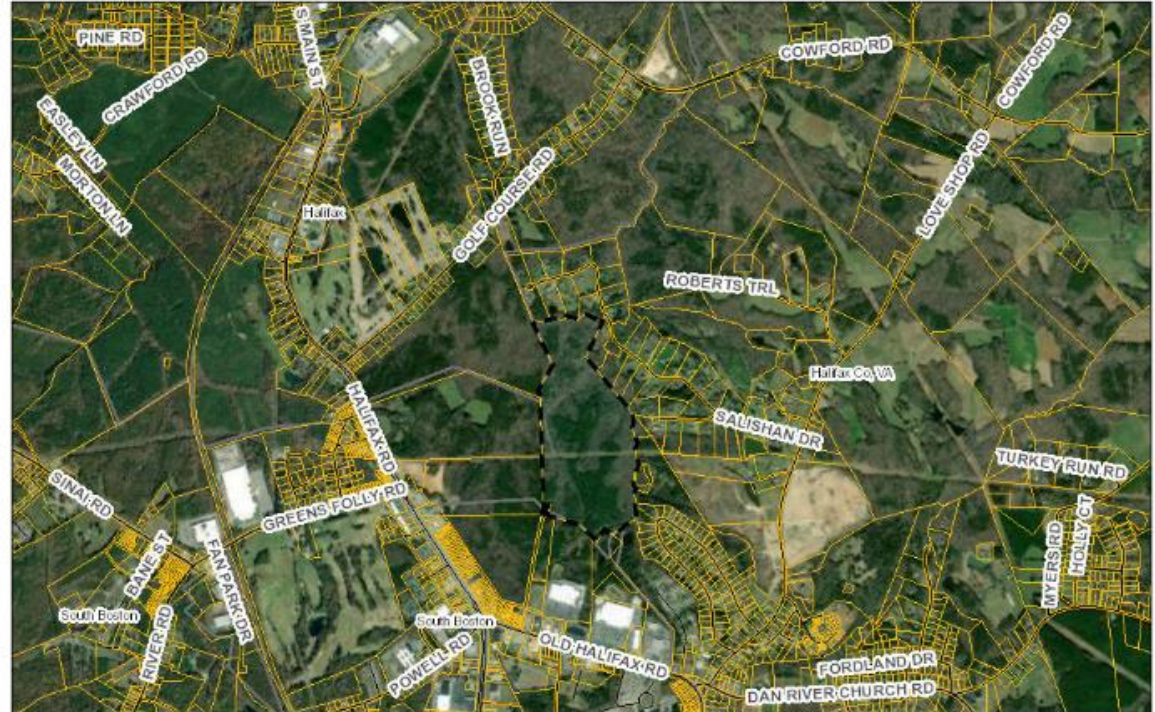

Halifax County

Town of South Boston

Town of Halifax

CSG Site

9.68 Acres
Publicly Owned

96 Apartments
16 Duplex

Preliminary
Engineering
Report underway

Solicitation of
development
proposals early
2025

CSG Site

 SOLEX
ARCHITECTURE

Wimbush

9 Acres
Publicly Owned

Henderson Site

101.87 Acres

Located near
Commercial district

Halifax County, VA WebGIS Parcels - PRN: 10817

68 total lots
Average lot size
10,985SF
Two story houses
2,475SF
Dog Park
Playground
Walking Trails

Banister Flats 2

Halifax County, VA WebGIS Parcels - PRN: 31875

55 Acres
Privately Owned

Halifax County, VA WebGIS Parcels - PRN: 28182

Rock Branch

61.5 Acres

Privately Owned

Conceptual Design

48 total lots

Average lot size

54,250 SF

Two story houses