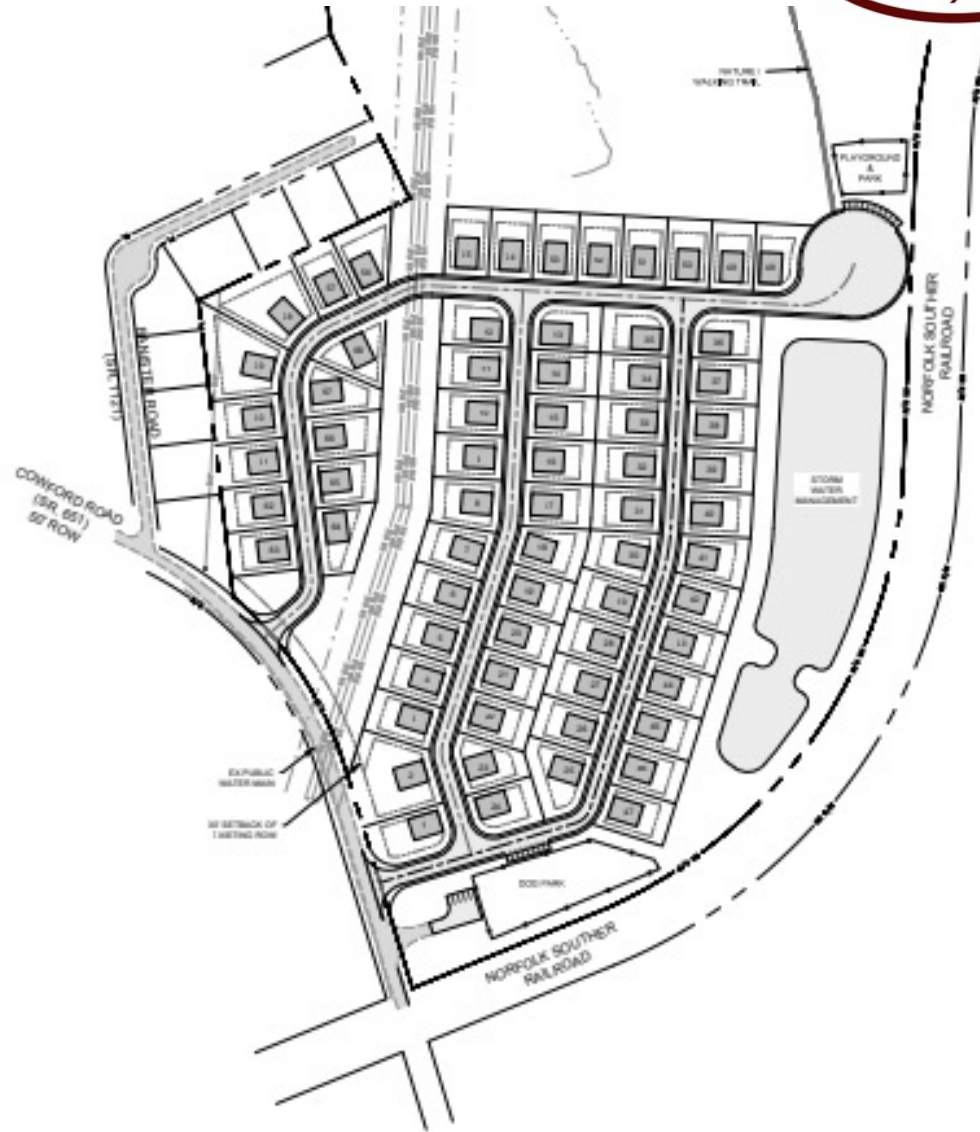

# Banister Flats

## Conceptual Design

68 total lots  
Average lot size  
10,985SF  
Two story houses  
2,475SF  
Dog Park  
Playground  
Walking Trails

# Rock Branch

61.5 Acres

Privately Owned

**Conceptual Design**

48 total lots

Average lot size

54,250 SF

Two story houses