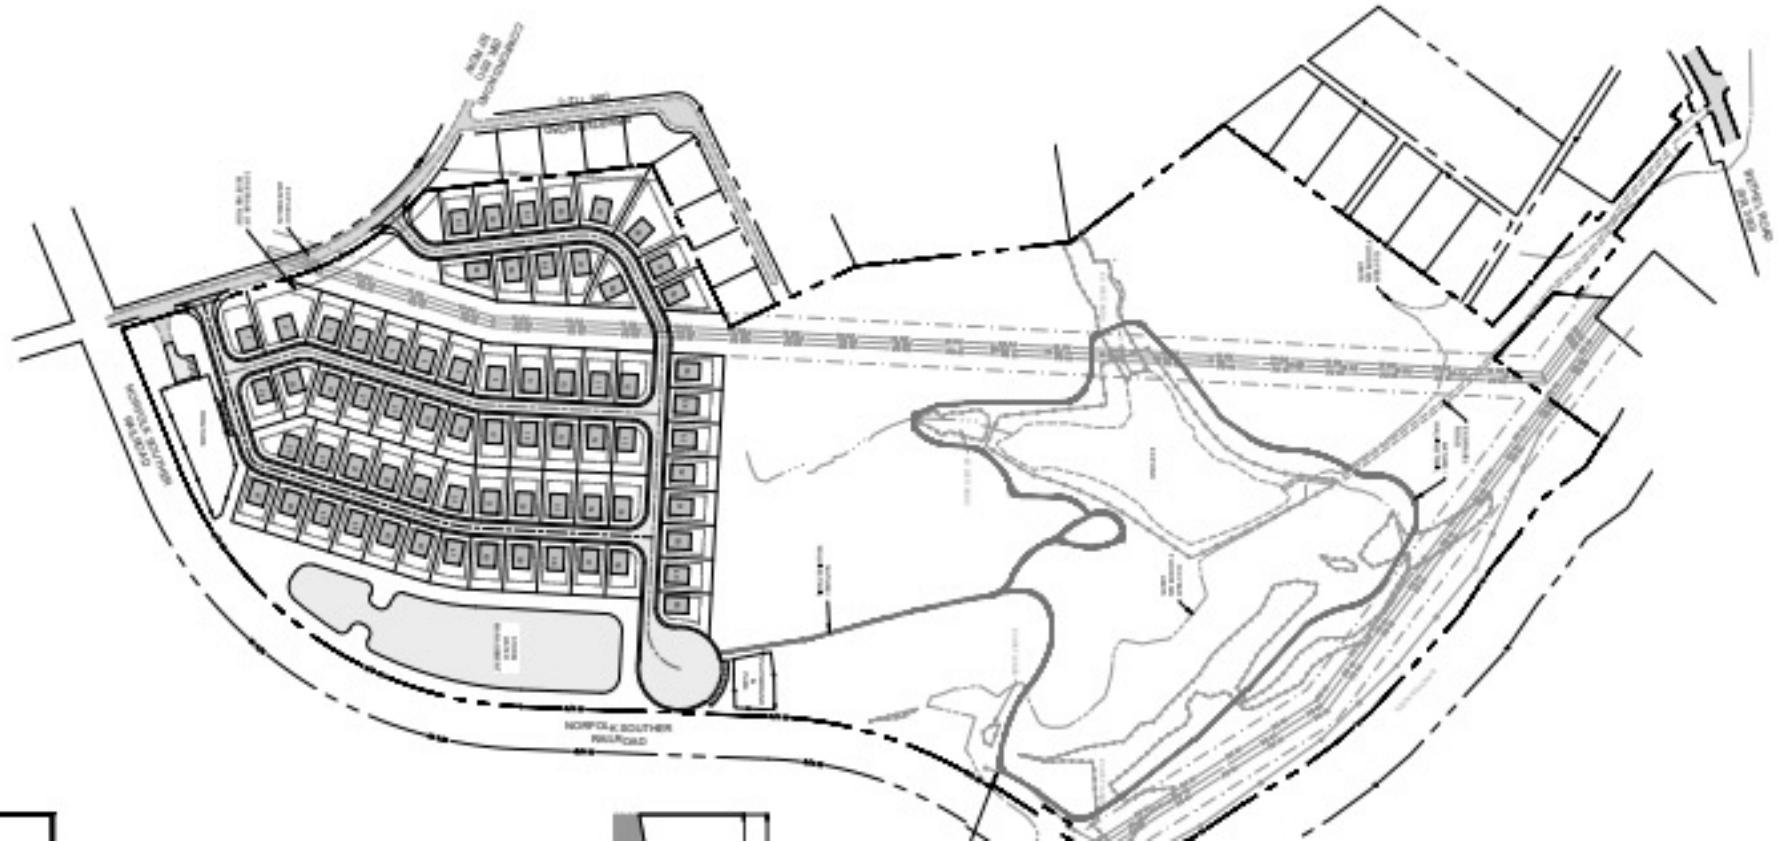

Banister Flats